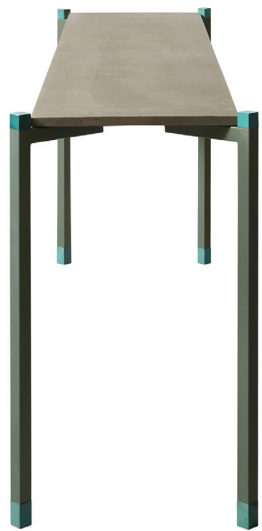

PESANTE

LIMITED EDITION OF 50
+ PROTOTYPES A B C

MATERIALS

TUBULAR STILL 30x30mm x 3mm
ACID-ETCHED BRONZ FUSION
FIBER CEMENT

DESK

L 207 cm
H 81 cm
W 47 cm

Cement

L 200 cm
W 40 cm
T 2 cm
Color
M154

CONSOLLE

CONSOLLE

H 98 cm
L 207 cm
D 38 cm

Cement
L 150 cm
W 30 cm
T 2 cm
Color
RAL 1021

TABLE

TABLE

H 80 cm
L 207 cm
D 77 cm

Cement
L 200 cm
W 70 cm
T 2 cm
Color
RAL 4004