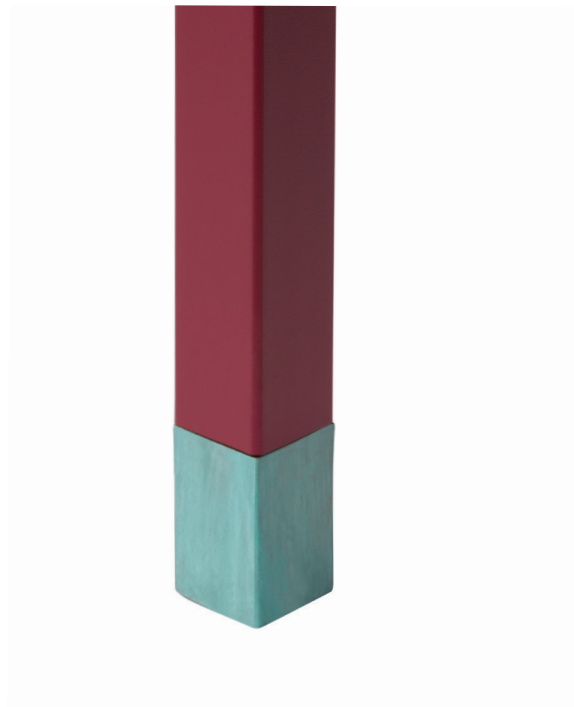

THE FUNDAMENTAL CHARACTERISTIC OF THE BRAND IS RESEARCH, MAINTAINING THE STYLISTIC FRAMEWORK OF RADICAL AND AVANTGARDE DESIGN.

BRACCIODIFERRO MILANO COLLECTION CONCENTRATES ON THE CREATION OF IRONIC AND ECCENTRIC OBJECTS WITH A NEW AESTHETIC LANGUAGE, A HINT OF PROVOCATION, AND IN-DEPTH RESEARCH OF TECHNIQUE AND MATERIALS WITH NEW FUNCTIONALITIES.

CONSOLLE

CONSOLLE

H 98 cm
L 207 cm
D 38 cm

Cement
L 150 cm
W 30 cm
T 2 cm
Color
RAL 1021

TABLE

TABLE

H 80 cm
L 207 cm
D 77 cm

Cement
L 200 cm
W 70 cm
T 2 cm
Color
RAL 4004